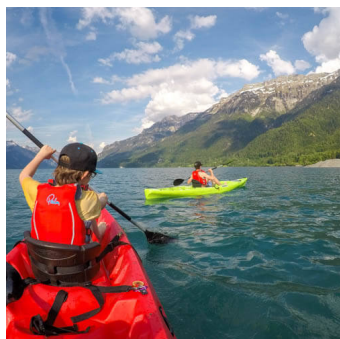

## Programme Overview

Introducing our Summer Camp Experience, a unique opportunity for students to explore STEM, English, French, Performing Arts, and Leadership in an immersive and enriching environment. Engage in hands-on STEM activities, improve your language skills with English and French language courses, ignite your creativity through Performing Arts workshops, and develop essential leadership skills. Join us for a summer of learning and growth that goes beyond the ordinary.

## Activities

Beyond the classroom, Saint Charles summer camp is a gateway to a world of exciting adventures. Students have the opportunity to explore charming Swiss cities and towns, where they can soak up local culture and history. Additionally, our program takes them on memorable trips to neighboring countries, offering a truly international experience. But the fun doesn't stop there. Our campers also engage in a wide range of thrilling activities, from multi-sports and kayaking to horse-riding and climbing. Join us for an unforgettable summer of exploration, learning, and fun!